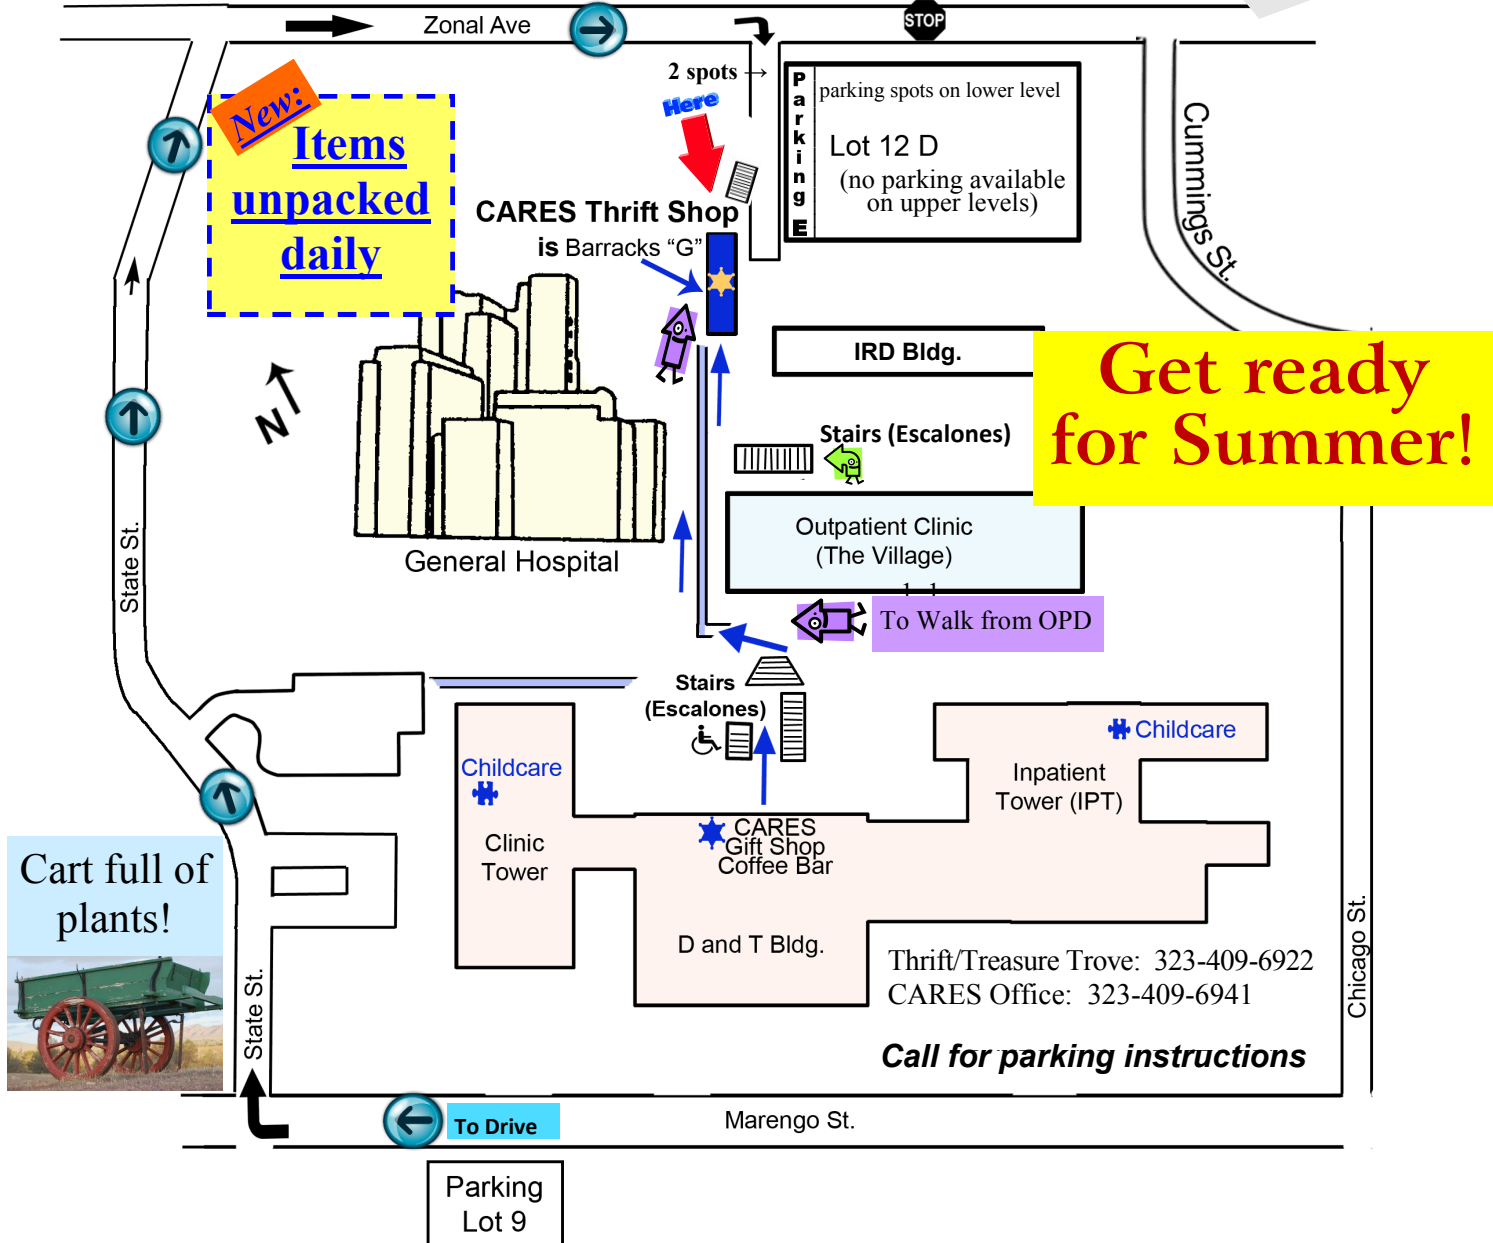

# CARES "Treasure Trove" Thrift Shop

La Tienda Económica de CARES:

Todas las ganancias benefician a los pacientes.

Open Wed.- Fri. from 10:15 am to 3 pm

All proceeds support CARES programs that benefit patients at the LAC+USC Medical Center.

Gift Shop Outlet  
and Thrift Shop

New Location

**BIG June 50% Off Sale on EVERYTHING!!** (excluding Jewelry which is 20% off)

**All Stuffed Animals \$1 (any size!)**

**New!**  
**Items unpacked daily**

**Get ready for Summer!**

Parking Lot 9